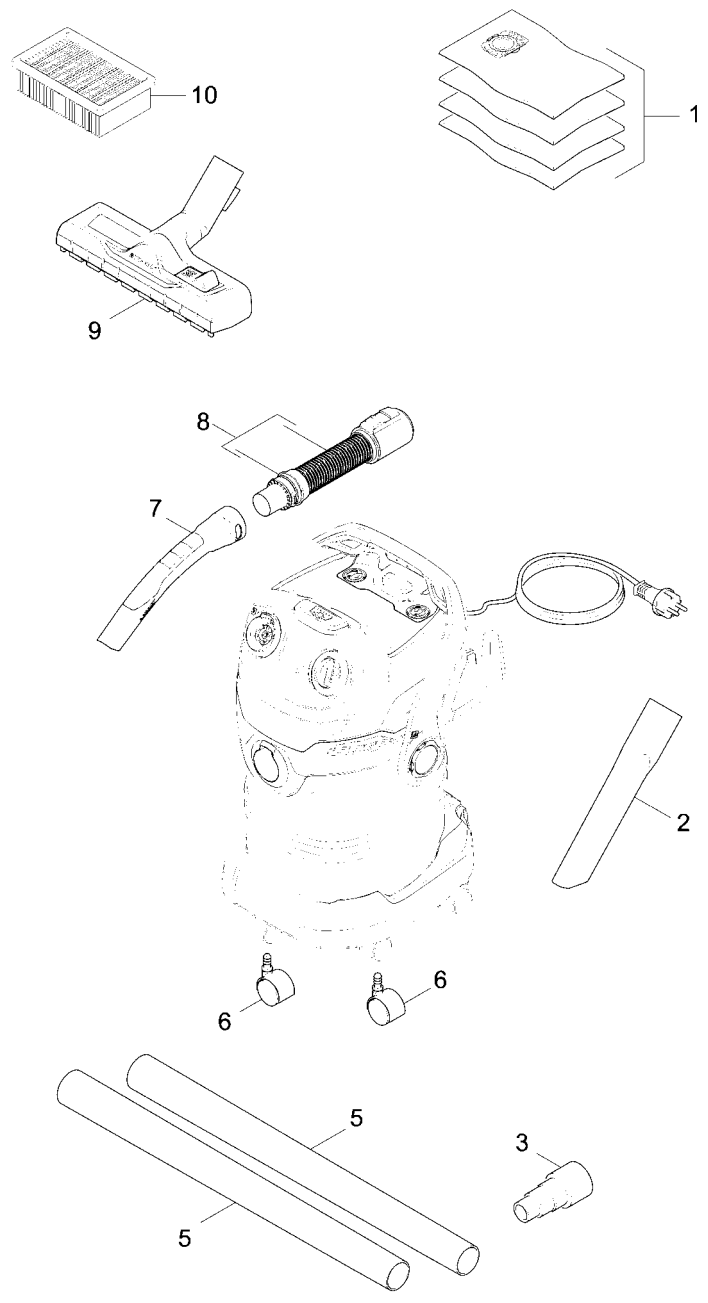

Short spare parts list (1.348-197.3)

Home and Garden \ Vacuum cleaner \ Wet-/Dry vacuum cleanerwet \ WD 5 P \ Short spare parts list

Short spare parts list (1.348-197.3)

Home and Garden \ Vacuum cleaner \ Wet-/Dry vacuum cleanerwet \ WD 5 P \ Short spare parts list

POS	Article no.	Description	Quantity	Unit
1	2.863-006.0	Filter bags-fleece set packaged 4x	1.000	ST
2	6.900-385.0	Crevice nozzle DN35	1.000	ST
3	9.048-061.0	Connecting sleeve	1.000	ST
5	2.863-148.0	Suction tube DN35	2.000	ST
6	9.036-479.0	Castor D50	5.000	ST
7	2.863-012.0	Hand grip suction hose	1.000	ST
8	4.441-067.0	Suction hose complete for replacement	1.000	ST
9	2.863-000.0	Floor tool switchable packaged	1.000	ST
10	2.863-005.0	Flat-pleated filter packaged WD 4/5/6	1.000	ST