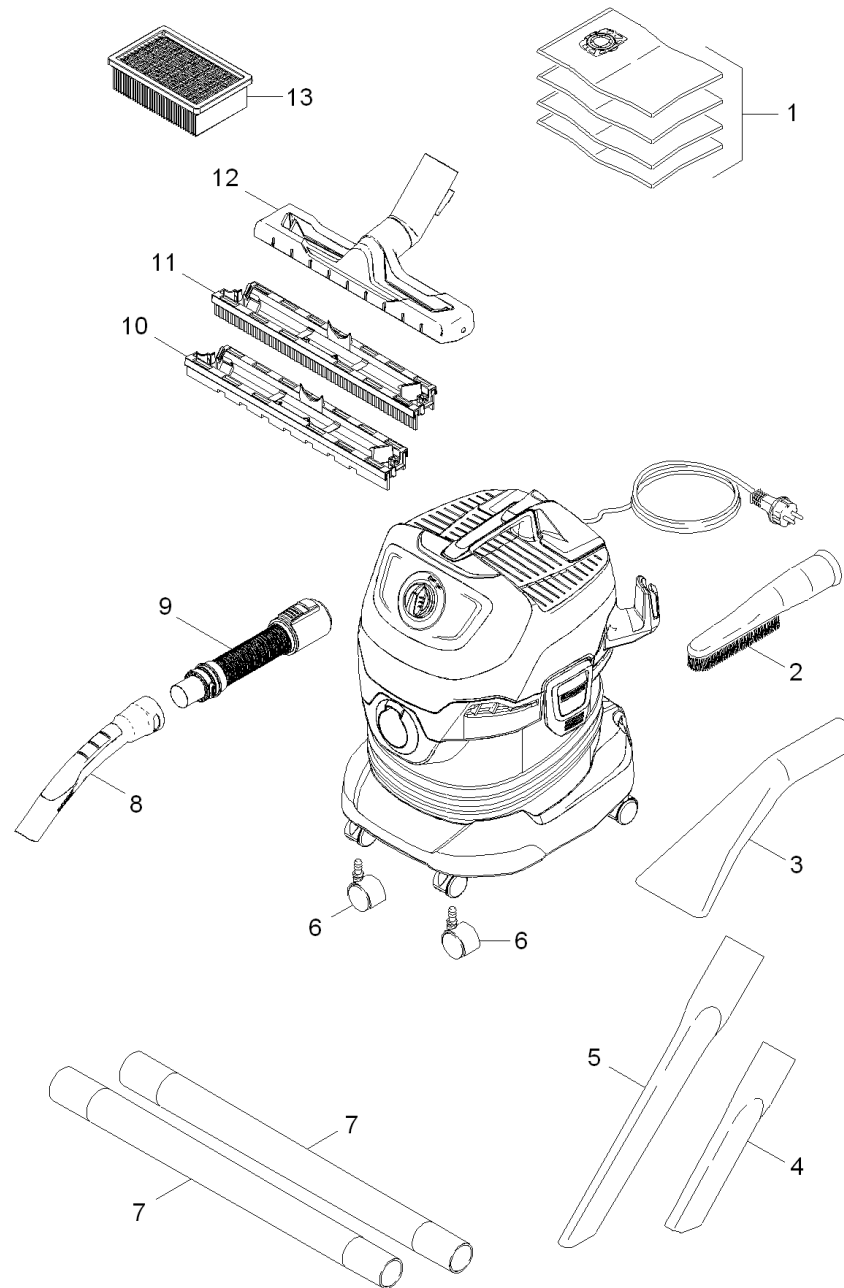

Short spare parts list (1.348-115.3)

Home and Garden \ Vacuum cleaner \ Wet-/Dry vacuum cleanerwet \ WD 4 \ Short spare parts list

Short spare parts list (1.348-115.3)

Home and Garden \ Vacuum cleaner \ Wet-/Dry vacuum cleanerwet \ WD 4 \ Short spare parts list

KÄRCHER

POS	Article no.	Description	Quantity	Unit
1	2.863-006.0	Filter bags-fleece set packaged 4x	1.000	ST
2	2.863-147.0	Suction brush black	1.000	ST
3	2.863-145.0	Car nozzle packaged	1.000	ST
4	6.900-385.0	Crevice nozzle DN35	1.000	ST
5	2.863-144.0	Crevice nozzle 350mm	1.000	ST
6	6.435-353.0	Castor D 42	4.000	ST
7	2.863-148.0	Suction tube DN35	2.000	ST
8	2.863-012.0	Hand grip suction hose	1.000	ST
9	4.441-067.0	Suction hose complete for replacement	1.000	ST
10	4.629-015.0	Insert dry floor nozzle packaged	1.000	ST
11	4.629-014.0	Insert wet floor nozzle packaged	1.000	ST
12	4.629-013.0	Floor tool clip packaged	1.000	ST
13	2.863-005.0	Flat-pleated filter packaged WD 4/5/6	1.000	ST